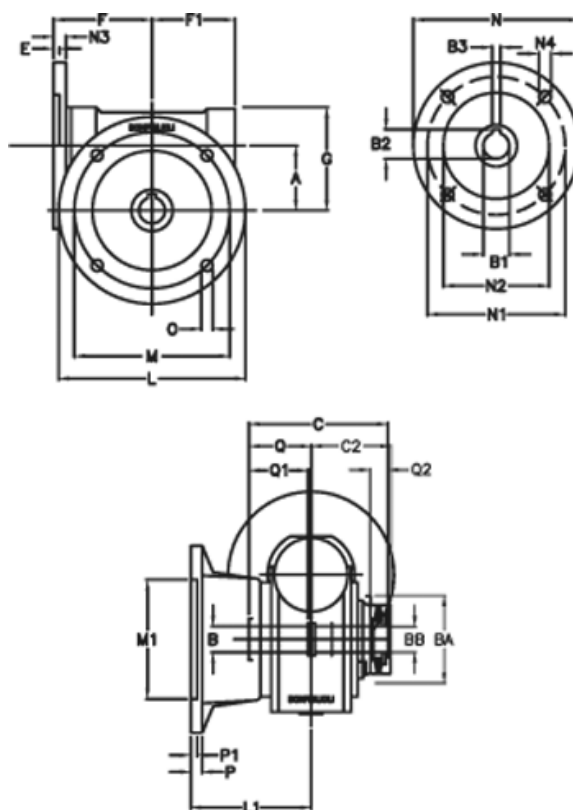

Article number: 390204902442336

Description: Worm Gear with Torque Limiter  
VF 49-L2-F-24 P63B14

## Measures

a = 49.50	C2 = 63,5	m = 90	P = 12
B = 25	Description = VF 49F-xx-63B14	M1 = 70	P1 = 10
B1 E7 = 11	E = 3.0	N = 90	Q = 51.0
B2 = 12.8	F = 70	N1 = 75	Q1 = 41
B3 H9 = 4	F1 = 63	N2 = 60	Q2 = 15
BA = 63	g = 80	N3 = 7.0	
BB H7 = 14	L = 125	N4 = 6.0	
C = 105	L1 = 85.5	O = 10.5	